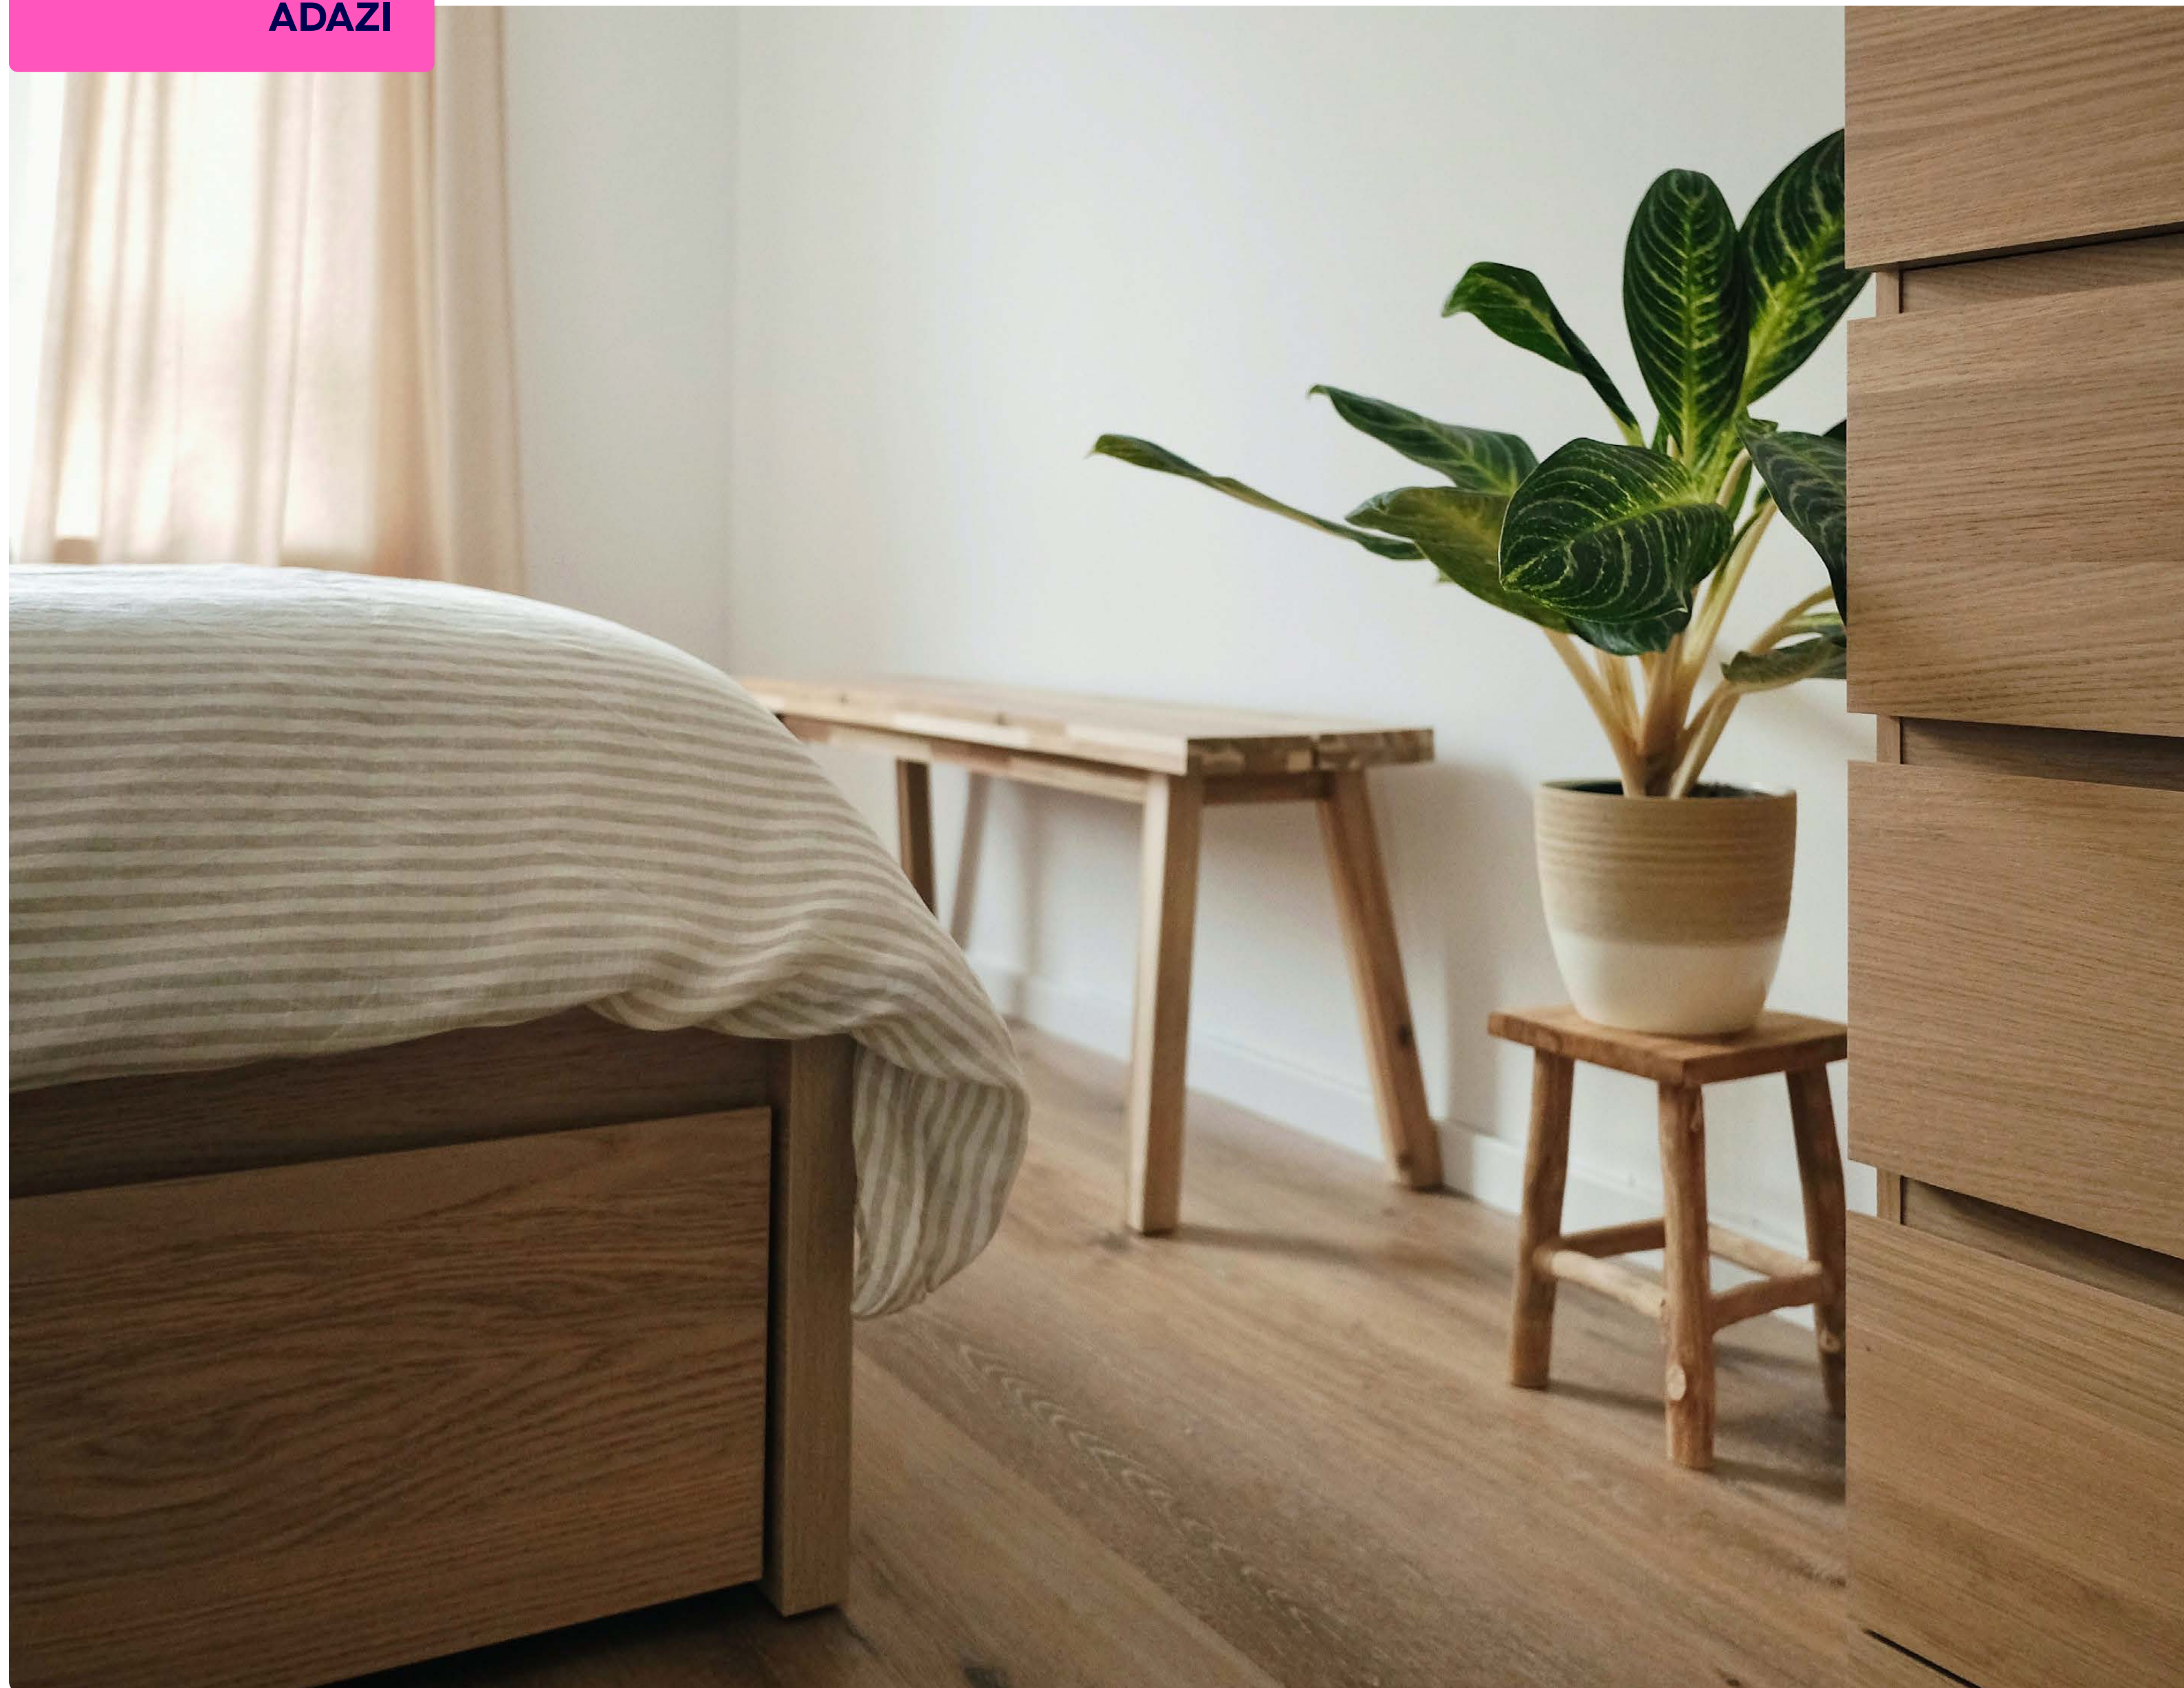

Vide
ĀDAŽI

Extra

FINISH

General tone
of the walls

Door
vener, natural oak

Plank natural parquet

Switches and sockets

Door handle

Sink

Toilet

Shower set with head shower

Second bathrooms (if apartment has one) sink

Sink tap

Bathroom tile
60x60 cm

Bath

extra price