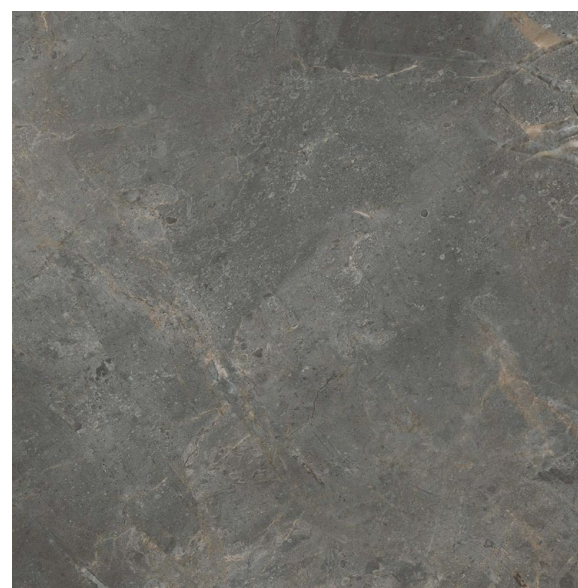

VIDE X ADAŽI

Extra

FINISH

General tone of the walls

Door veneer, natural oak

Plank natural parquet

Switches and sockets

Door handle

Bathroom tile
Option 1, 60x60 cm

Bathroom tile
Option 2, 60x60 cm

Bathroom tile
Option 3, 60x60 cm

*Walls - glossy finish;
floor - matt finish

Sink tap
Gustavsberg, matt black

Sink
Villeroy & Boch, Venticello, white

Shower set with head shower
Gustavsberg, matt black

Toilet
Gustavsberg

Bath faucet
Gustavsberg, matt black

Vanity unit
Villeroy & Boch

Bath
PAA, Stone, Perla white

extra price

All pictures used are illustrative.