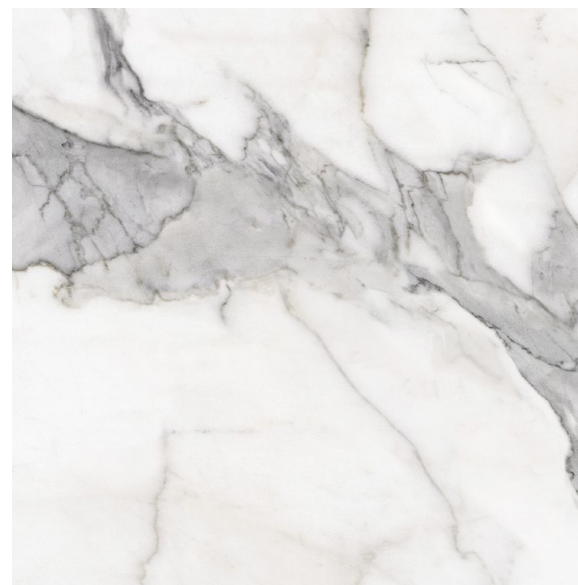

VIDE X ADAŽI

Extra

FINISH

General tone of the walls

Door veneer, natural oak

Plank natural parquet

Switches and sockets

Door handle

Bathroom tile
Option 1, 60x60 cm

Bathroom tile
Option 2, 60x60 cm

Bathroom tile
Option 3, 60x60 cm

*Walls - glossy finish;
floor - matt finish

Sink tap
Gustavsberg, matt black

Sink
Villeroy & Boch, Venticello, white

Shower set with head shower
Gustavsberg, matt black

Toilet
Gustavsberg

Bath faucet
Gustavsberg, matt black

Vanity unit
Villeroy & Boch

Bath
PAA, Stone, Perla white

extra price

All pictures used are illustrative.