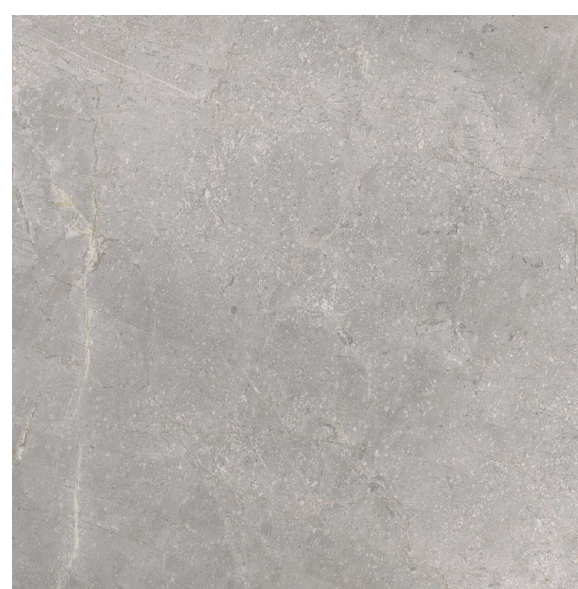

VIDE X ADAŽI

Extra

FINISH

General tone of the walls

Door veneer, natural oak

Plank natural parquet

Switches and sockets

Door handle

Bathroom tile
Option 1, 60x60 cm

Bathroom tile
Option 2, 60x60 cm

Bathroom tile
Option 3, 60x60 cm

*Walls - glossy finish;
floor - matt finish

Sink tap
Gustavsberg, matt black

Sink
Villeroy & Boch, Venticello, white

Shower set with head shower
Gustavsberg, matt black

Toilet
Gustavsberg

Bath faucet
Gustavsberg, matt black

Vanity unit
Villeroy & Boch

Bath
PAA, Stone, Perla white

extra price

All pictures used are illustrative.