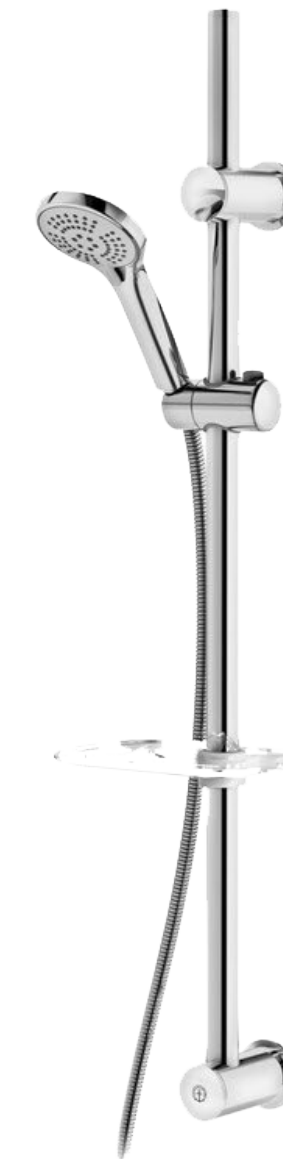

VIDE X ADAŽI

Warm

FINISH

General tone of the walls

Veneer parquet  
1-lip, natural oak

Door  
veneer, natural oak

Switches and sockets

Door handle

**Sink tap**  
Gustavsberg, chrome

**Sink**  
Villeroy & Boch

**Bath faucet**  
New Nautic, chrome

**Bathroom tile**  
Option 1  
60x60 cm

**Toilet**  
Gustavsberg

**Shower faucet**  
Gustavsberg, Atlantic  
chrome

**Bathroom tile**  
Option 2  
60x60 cm

**Vanity unit**

extra price

**Bath**  
Balteco Forma