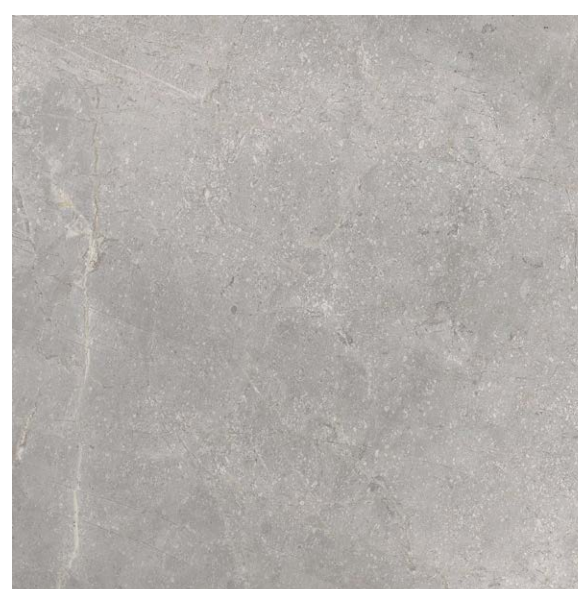

VIDE X ADAŽI

Extra

FINISH

General tone of the walls

Door veneer, natural oak

Plank natural parquet

Switches and sockets

Door handle

Bathroom tile
Option 1, 60x60 cm

Bathroom tile
Option 2, 60x60 cm

Bathroom tile
Option 3, 60x60 cm

*Walls - glossy finish;
floor - matt finish

Sink tap
Gustavsberg, matt black

Sink
Villeroy & Boch, Venticello, white

Shower set with head shower
Gustavsberg, matt black

Toilet
Gustavsberg

Bath faucet
Gustavsberg, matt black

Bath
PAA, Stone, Perla white

Vanity unit
Villeroy & Boch

All pictures used are illustrative.