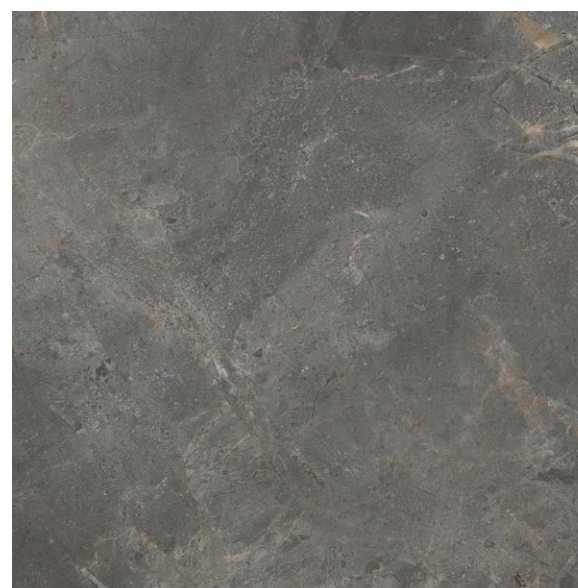

VIDE X ADAŽI

Extra

FINISH

General tone of the walls

Door veneer, natural oak

Plank natural parquet

Switches and sockets

Door handle

Bathroom tile
Option 1, 60x60 cm

Bathroom tile
Option 2, 60x60 cm

Bathroom tile
Option 3, 60x60 cm

*Walls - glossy finish;
floor - matt finish

Sink tap
Gustavsberg, matt black

Sink
Villeroy & Boch, Venticello, white

Shower set with head shower
Gustavsberg, matt black

Toilet
Gustavsberg

Bath faucet
Gustavsberg, matt black

Bath
PAA, Stone, Perla white

Vanity unit
Villeroy & Boch

All pictures used are illustrative.