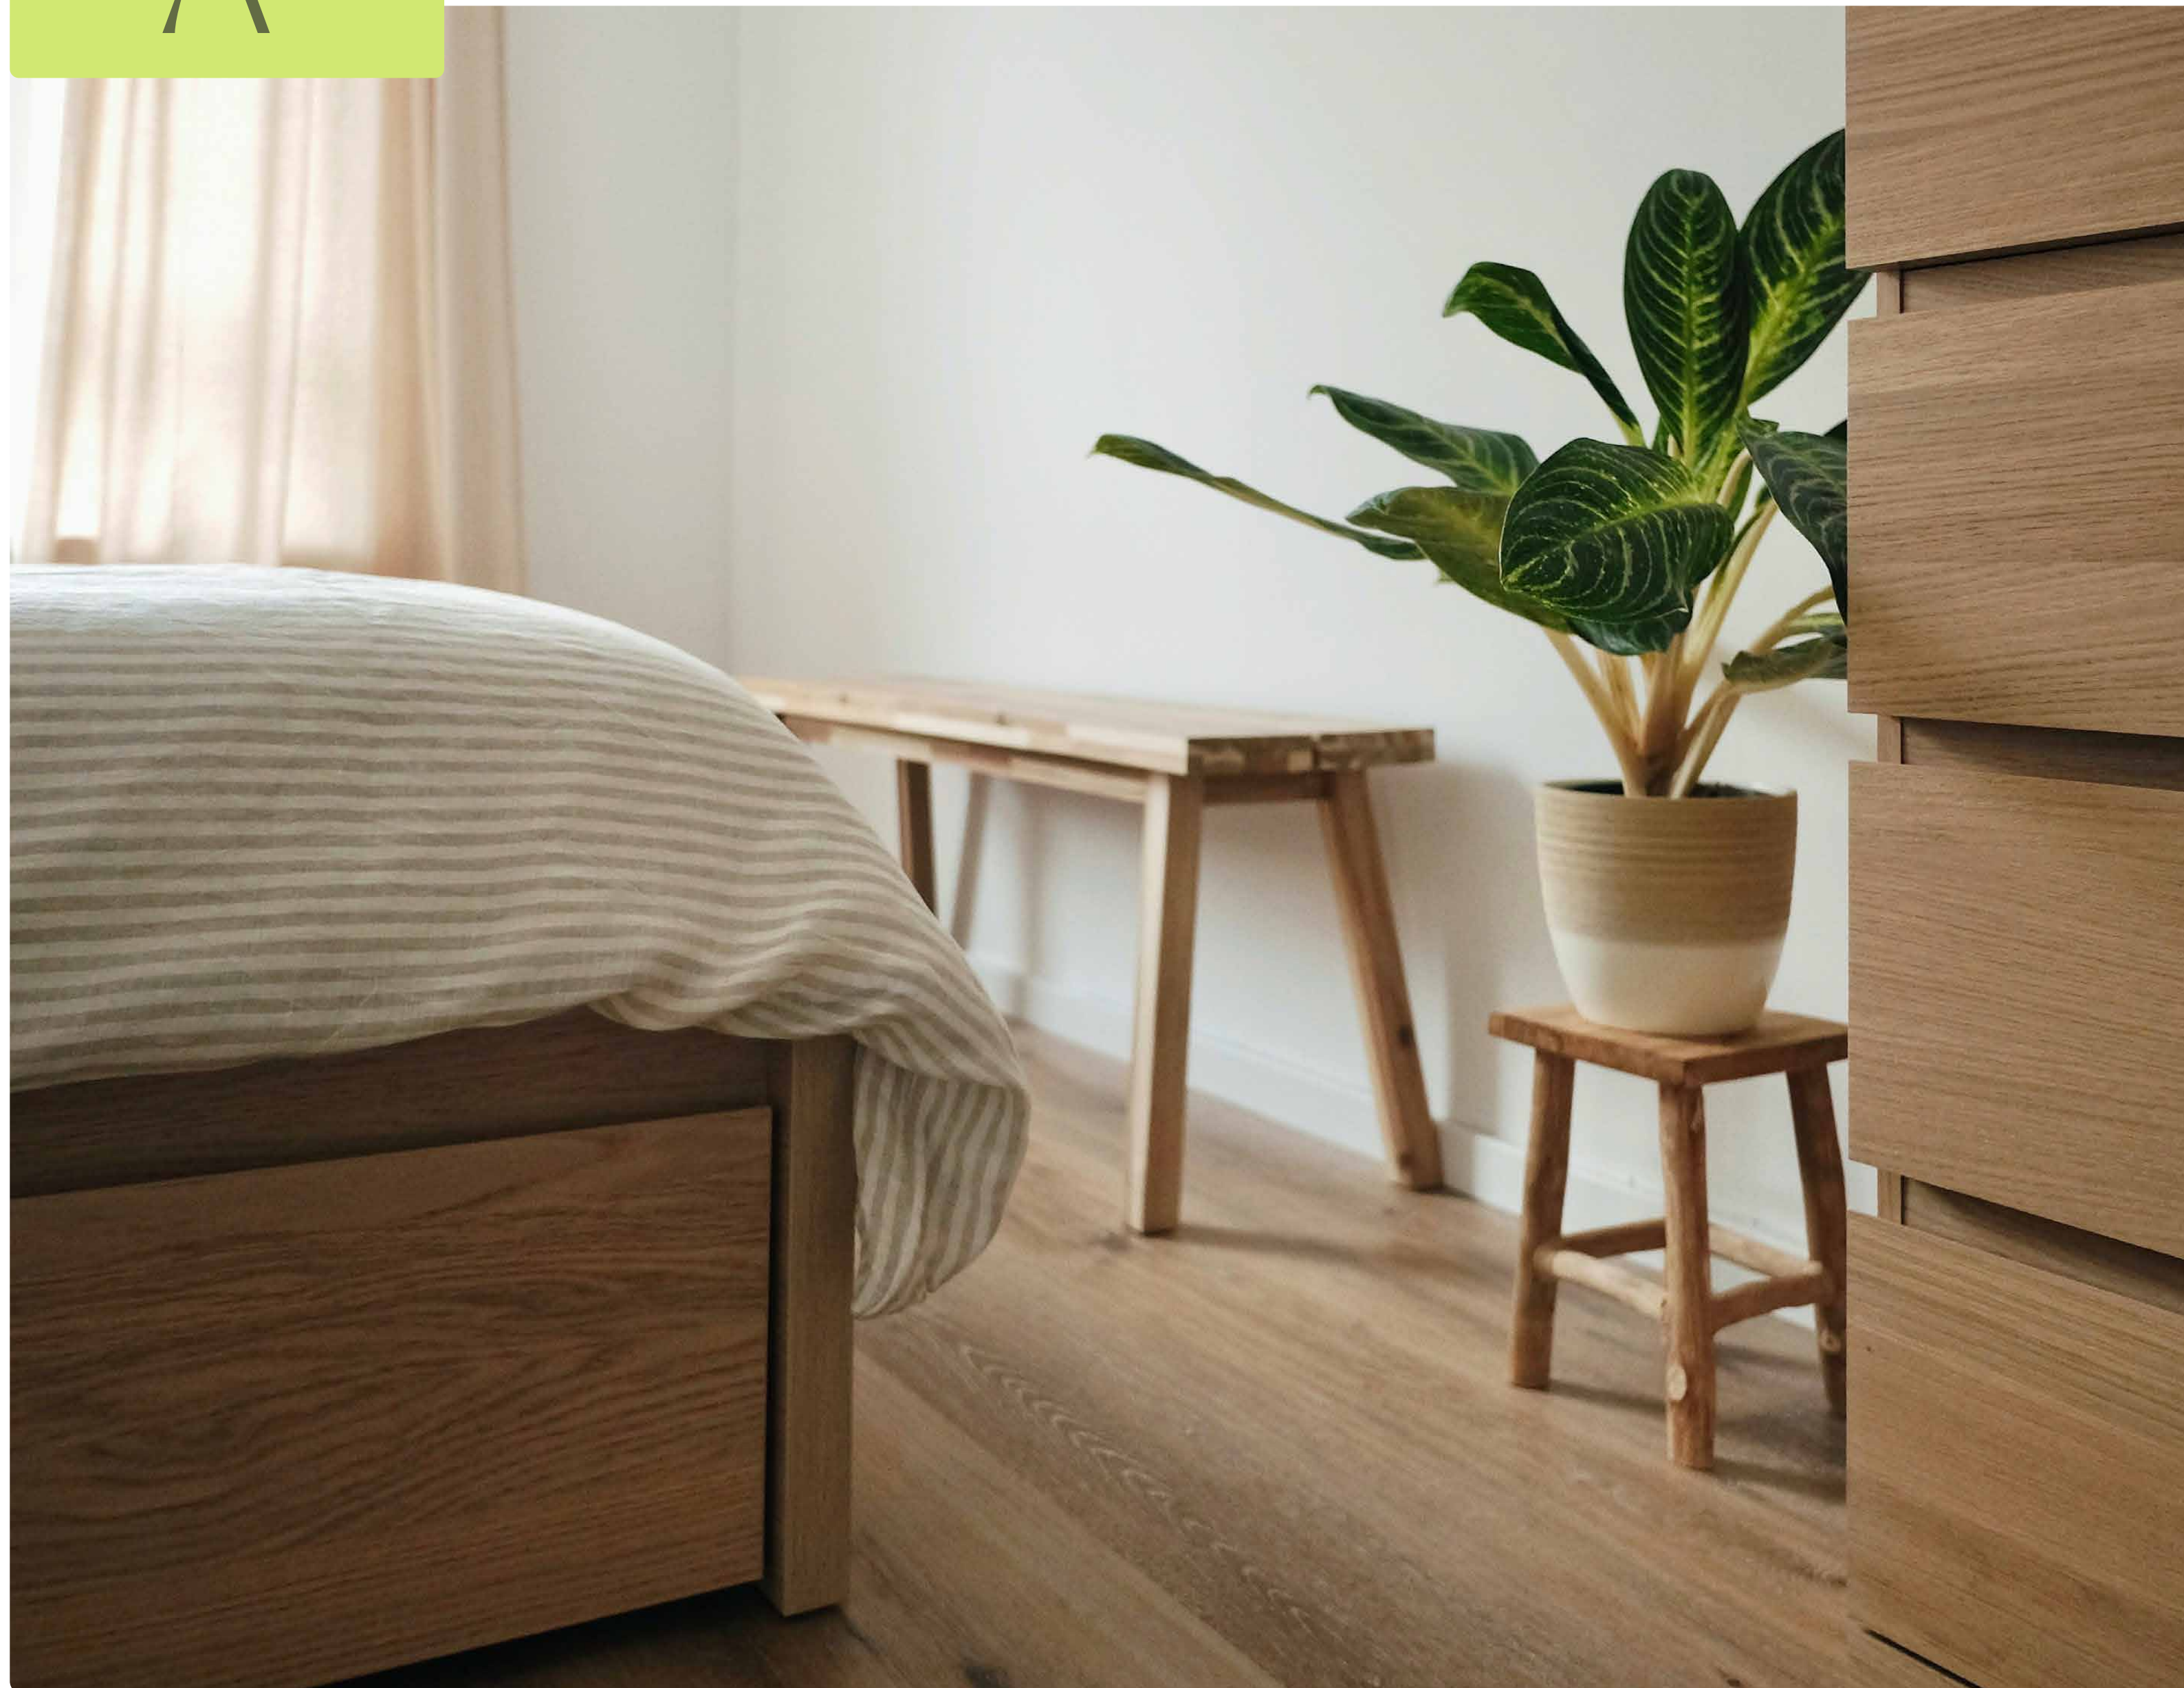

VIDE X ADAŽI

Extra

FINISH

General tone of the walls

Door veneer, natural oak

Plank natural parquet

Switches and sockets

Door handle

**Bathroom tile**  
Option 1, 60x60 cm

**Bathroom tile**  
Option 2, 60x60 cm

**Bathroom tile**  
Option 3, 60x60 cm

\*Walls - glossy finish;  
floor - matt finish

**Sink tap**  
Gustavsberg, matt black

**Sink**  
Villeroy & Boch, Venticello, white

**Shower set with head shower**  
Gustavsberg, matt black

**Toilet**  
Gustavsberg

**Bath faucet**  
Gustavsberg, matt black

**Vanity unit**  
Villeroy & Boch

**Bath**  
PAA, Stone, Perla white

All pictures used are illustrative.