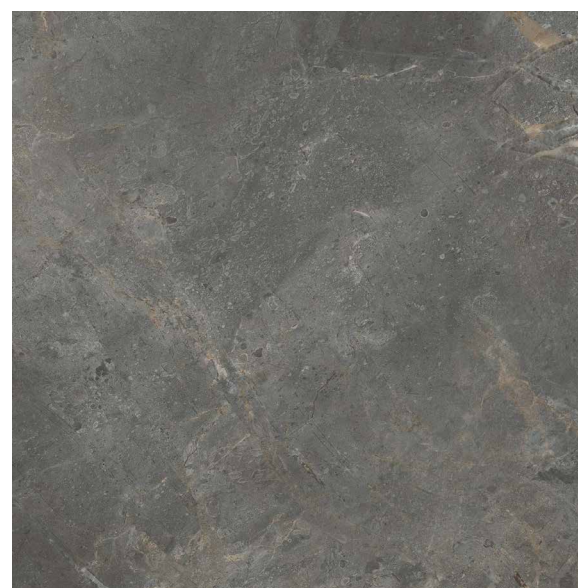

VIDE X ADAŽI

Extra

FINISH

General tone of the walls

Door veneer, natural oak

Plank natural parquet

Switches and sockets

Door handle

**Bathroom tile**  
Option 1, 60x60 cm

**Bathroom tile**  
Option 2, 60x60 cm

**Bathroom tile**  
Option 3, 60x60 cm

\*Walls - glossy finish;  
floor - matt finish

**Sink tap**  
Gustavsberg, matt black

**Sink**  
Villeroy & Boch, Venticello, white

**Shower set with head shower**  
Gustavsberg, matt black

**Toilet**  
Gustavsberg

**Bath faucet**  
Gustavsberg, matt black

**Vanity unit**  
Villeroy & Boch

**Bath**  
PAA, Stone, Perla white

All pictures used are illustrative.